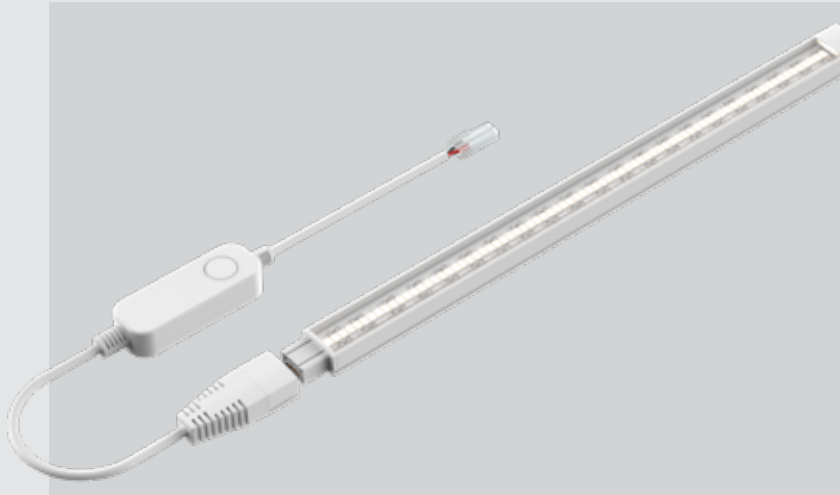

SWIVLED

A 5 CCT ultra-slim LED strip can be fixed or directional. Both types of brackets are included, the choice is yours.

SWIVLED12-CC

*Add 12.5" for each additional unit

Model	Size	Watts	Delivered lumens	CRI	Color °T	Voltage
SWIVLED12-CC	12.5"	3 W	300 lm	80	2700 K/ 3000 K/ 3500 K/ 4000 K/ 5000 K	12 V

Specifications

10" (25 cm) power cord with CCT switch included
 Switch-selectable CCT
 Multiple fixtures can be linked together (Up to 8x SWIVLED in series)
 5-year warranty

Note

Plug-in or hard-wired power supply required for installation. Sold separately.
 Other color temperatures, finishes, and voltage options are available but may require minimum order quantities (MOQs) and longer lead times. Please contact your DALI representative for more information.

Accessories

SWIVLEDCC-EXT10
 10" extension cord
SWIVLEDCC-EXT36
 36" extension cord
SWIVLEDCC-EXT60
 60" interconnection harness
SWIVLEDACC-45VCLIP
 45 degree mounting brackets
SWIVLED-CC10-OUTPUT
 10" extension cord with male/female connectors