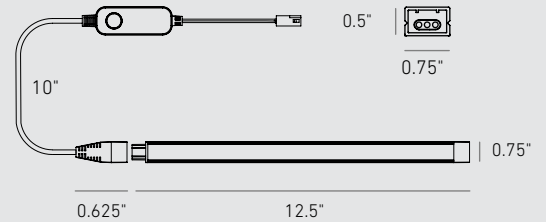

SWIVLED

A 5 CCT ultra-slim LED strip can be fixed or directional. Both types of brackets are included, the choice is yours.

SWIVLED12-CC

*Add 12.5" for each additional unit

Model	Size	Watts	Delivered lumens	CRI	Color °T	Voltage
SWIVLED12-CC	12.5"	3 W	300 lm	80	2700 K/ 3000 K/ 3500 K/ 4000 K/ 5000 K	12 V

Specifications

10" (25 cm) power cord with CCT switch included
 Switch-selectable CCT
 Multiple fixtures can be linked together (Up to 8x SWIVLED in series)
 5-year warranty

Note

Plug-in or hard-wired power supply required for installation. Sold separately.
 Other color temperatures, finishes, and voltage options are available but may require minimum order quantities (MOQs) and longer lead times. Please contact your DALI representative for more information.