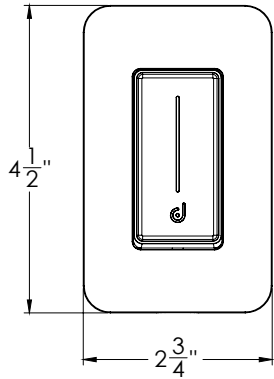

SM-DIMSW

Model	Size	Dimmer	Scheduling	Sunrise & Sunset setting	Alexa & Google Assistant compatible	Voltage
SM-DIMSW	4 1/2"	✓	✓	✓	✓	120 V

SM-DIMSW

Specifications

Indoor use only
Control from the wall switch or with the Dals Connect app
LED brightness indicator
Touch-sensitive slide dimmer
Works with all "non-smart" standard lights
Dimming type: TRIAC Edge cut
Inductive load (LED-CFL): 250W max.
Resistive load (incan.): 430W max.
Standby power: 1W
5-year warranty